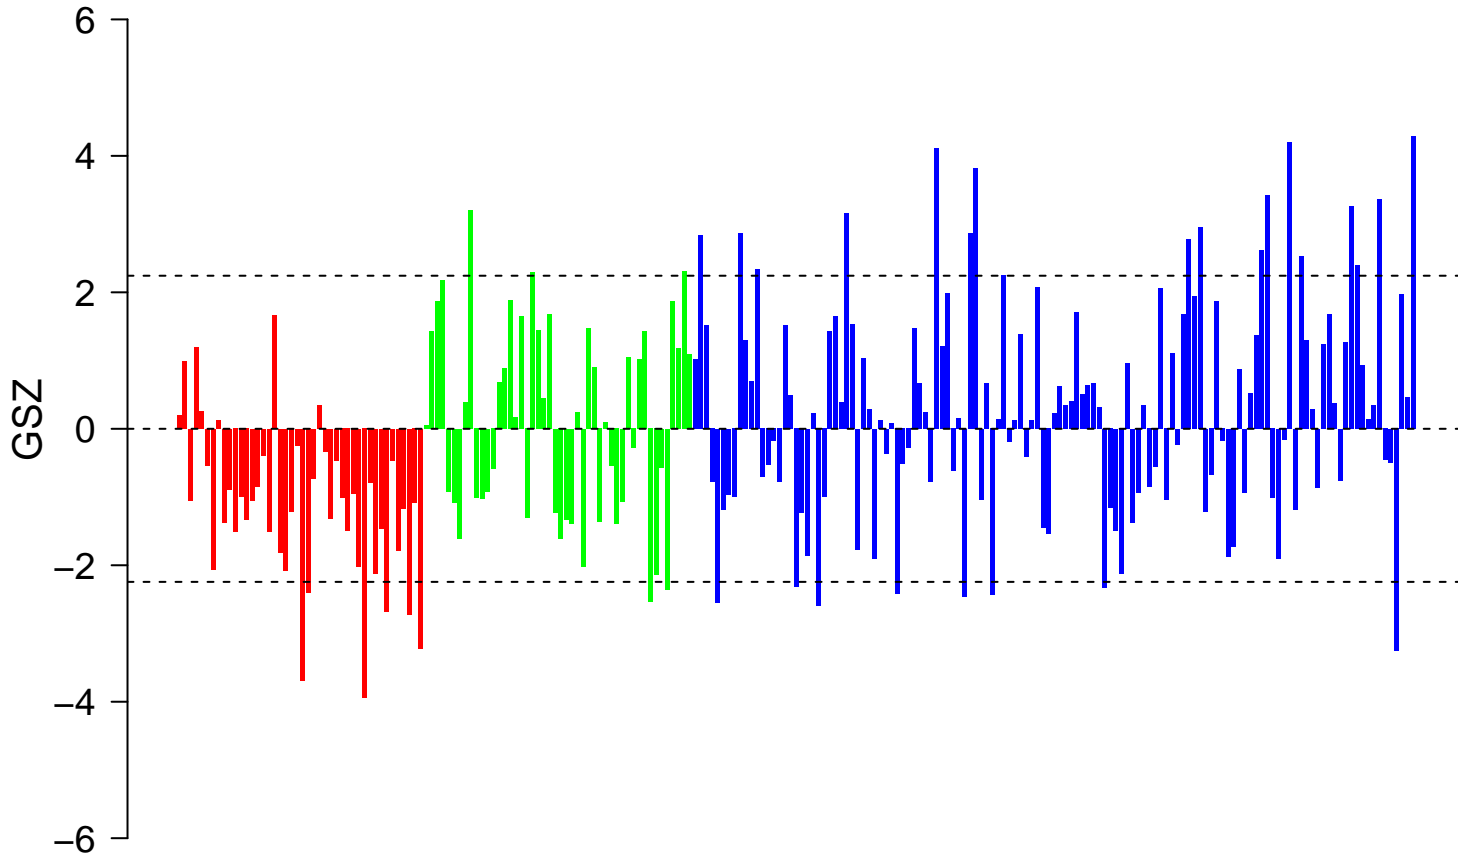

BAKKER_FOXO3_TARGETS_UP

BAKKER_FOXO3_TARGETS_UP

■ on
■ -
□ off

BAKKER_FOXO3_TARGETS_UP